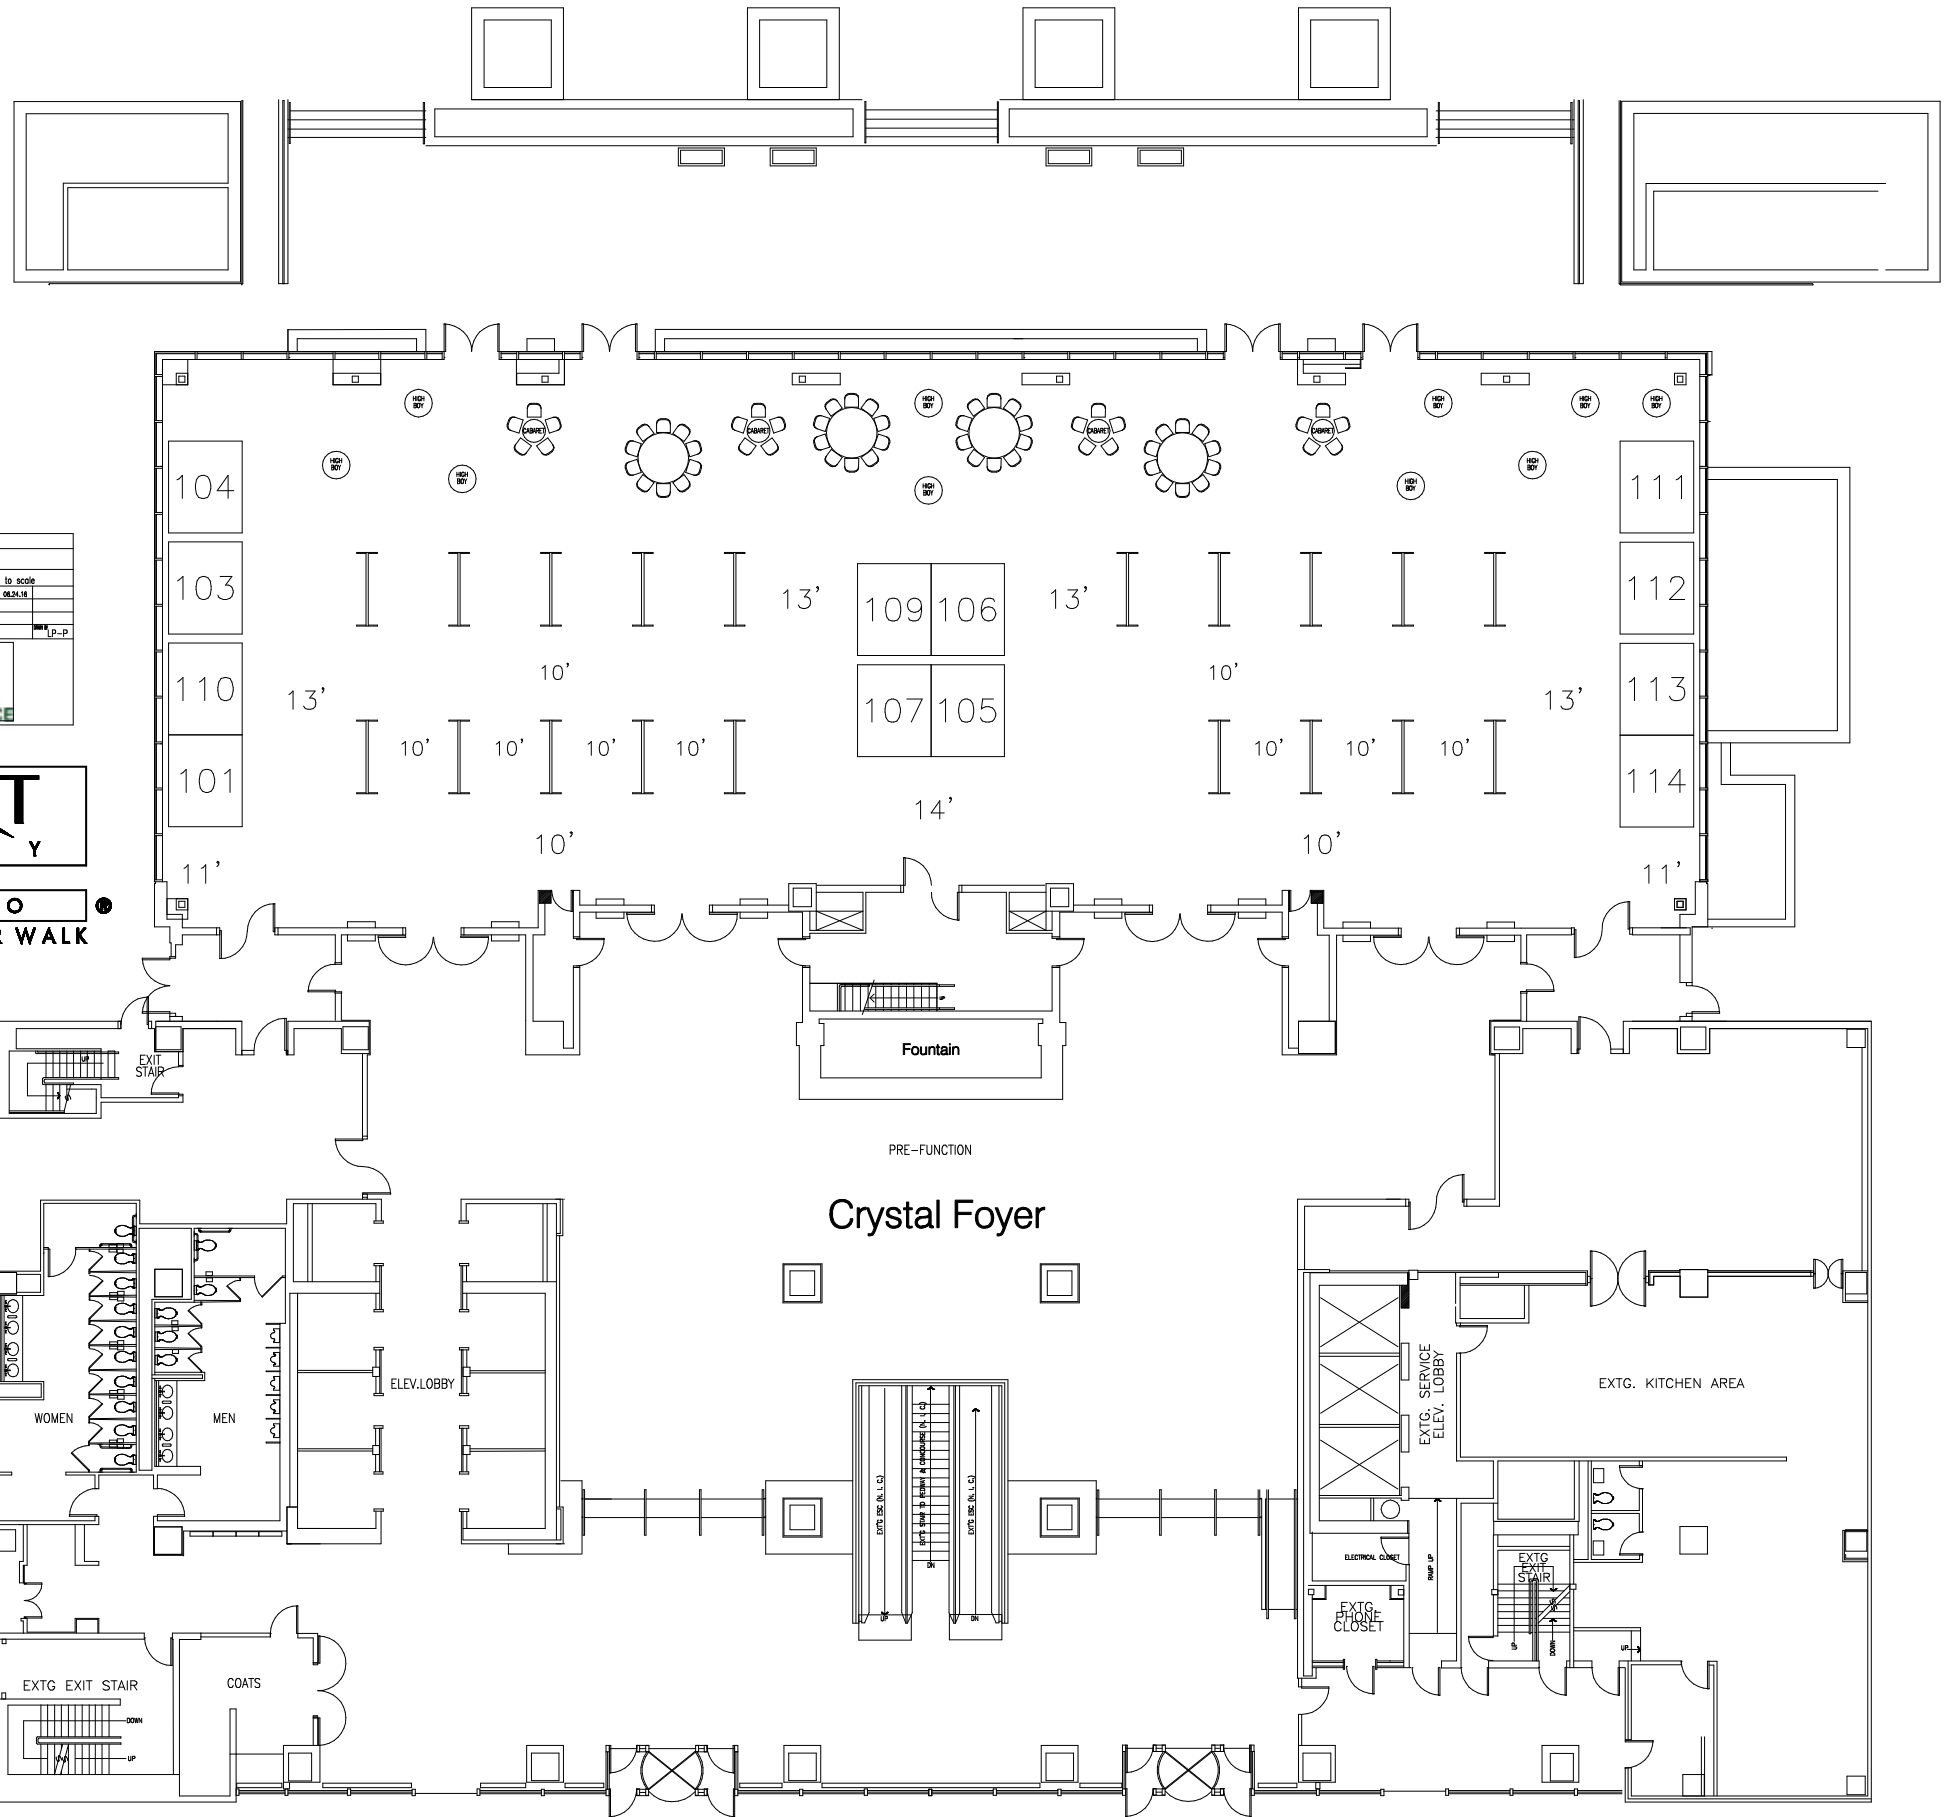

XXI ISEK

Congress of the International Electrophysiology and Kinesiology
 July 5-8, 2016
 HYATT REGENCY, CHICAGO
 CRYSTAL BALLROOM

POSTERBOARDS D/S = 19
 8' X 10' BOOTHS = 12

ISEK 2016	July 5-8, 2016
Hyatt Regency Chicago	ISEK July 16
Every effort has been made to ensure the accuracy of all information contained on this floor plan. However, no warranties, express or implied, are made with respect to this floor plan. If the location of building openings, utility or other architectural components of the facility is a consideration in the construction or stage of an exhibit, it is the sole responsibility of the exhibitor to physically inspect the facility to verify all dimensions and locations.	
01.30.16	06.15.16 06.24.16
01.31.16	06.15.16 06.24.16
03.25.16	06.15.16 06.24.16
06.09.16	06.30.16